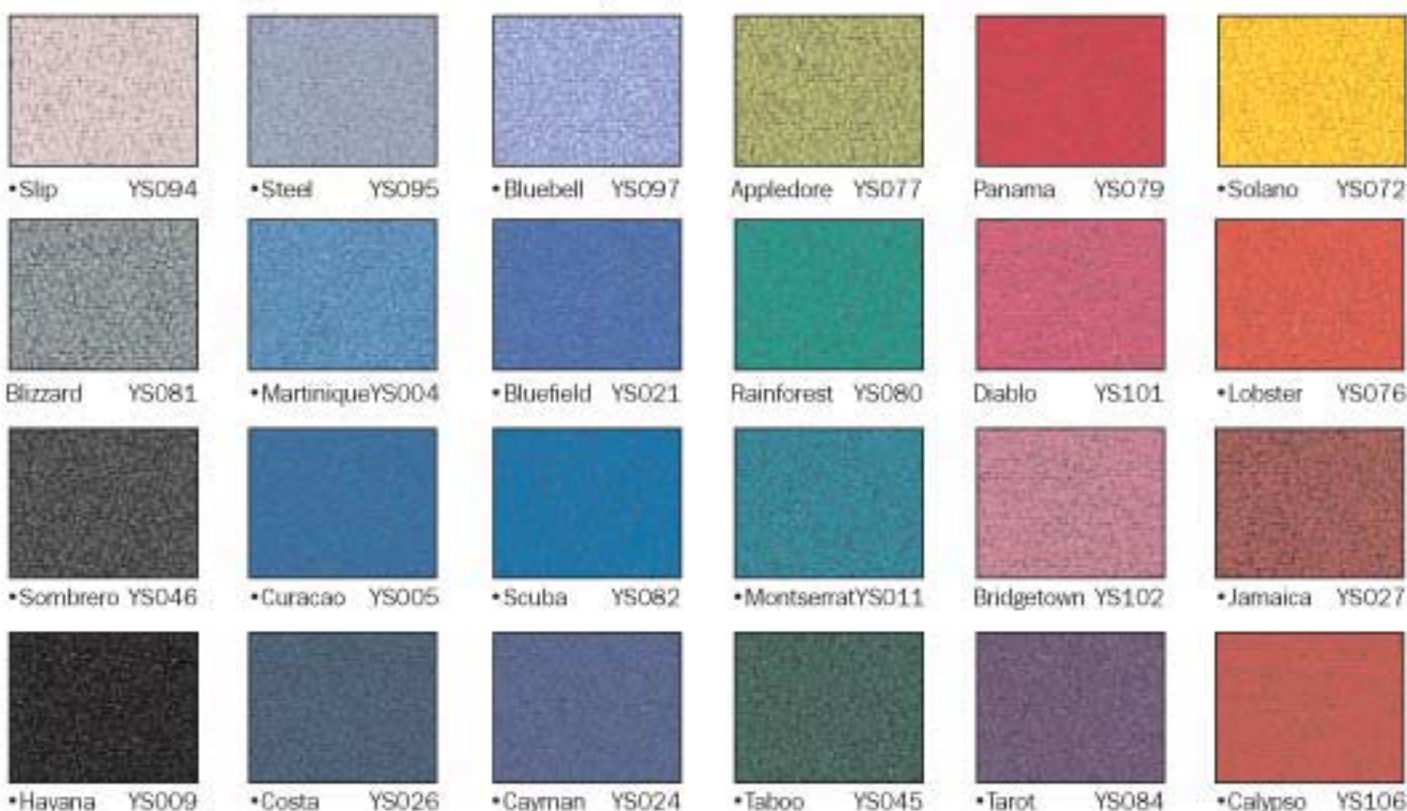

Sustain - earth friendly, exclusive design

- 100% completely biodegradable
- 100% natural wool

- Wool from New Zealand's clean, green, and unpolluted environment
- Environmental non-metallic dyestuffs
- Landfill upholstery off-cuts will decompose safely without contamination
- Utilises sustainable manufacturing for a lighter environmental footprint
- **Further fact sheet available on request**

Advantage- **LOW HAZARD FR**

Xtreme Plus - **MEDIUM HAZARD FR**

• Indicates coordinating colours available in the Lucia range for panels

Sample finish
Satin Black
Oslo & Houston range

tel. 0870 787 9250
email. sales@21stcenturyav.com
Web. www.21stcenturyav.com