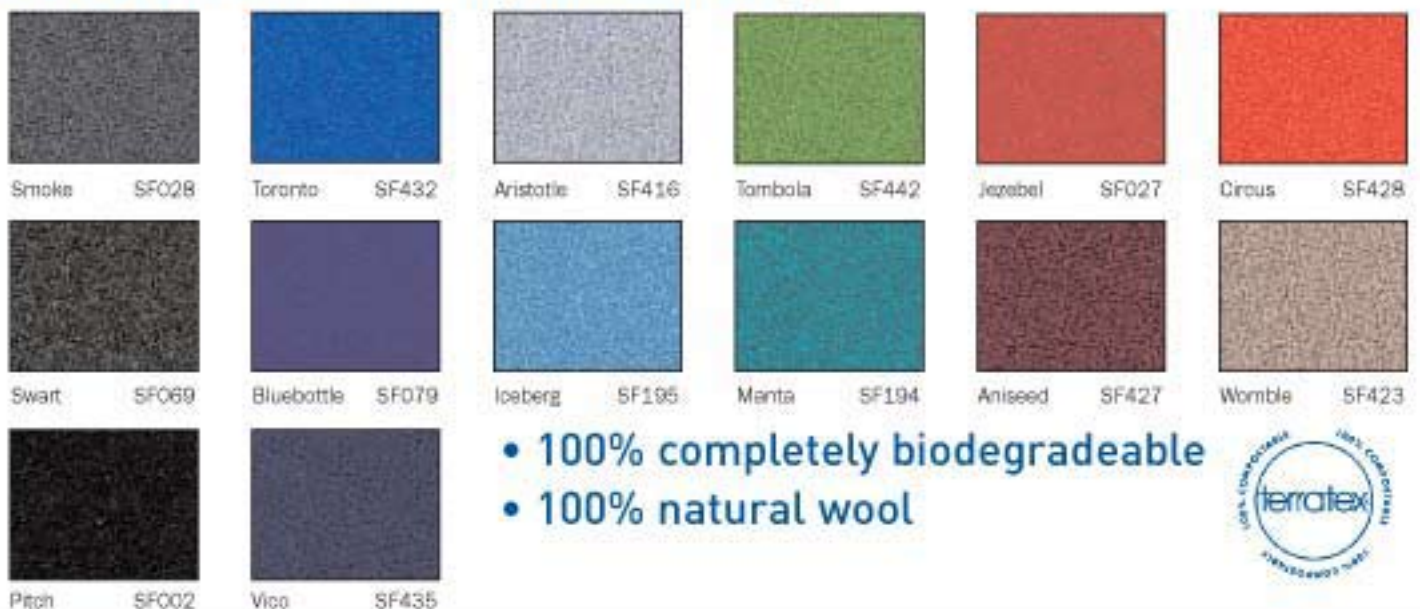

Sustain - earth friendly, exclusive design

- 100% completely biodegradable
- 100% natural wool

- Wool from New Zealand's clean, green, and unpolluted environment
- Environmental non-metallic dyestuffs
- Landfill upholstery off-cuts will decompose safely without contamination
- Utilises sustainable manufacturing for a lighter environmental footprint
- **Further fact sheet available on request**